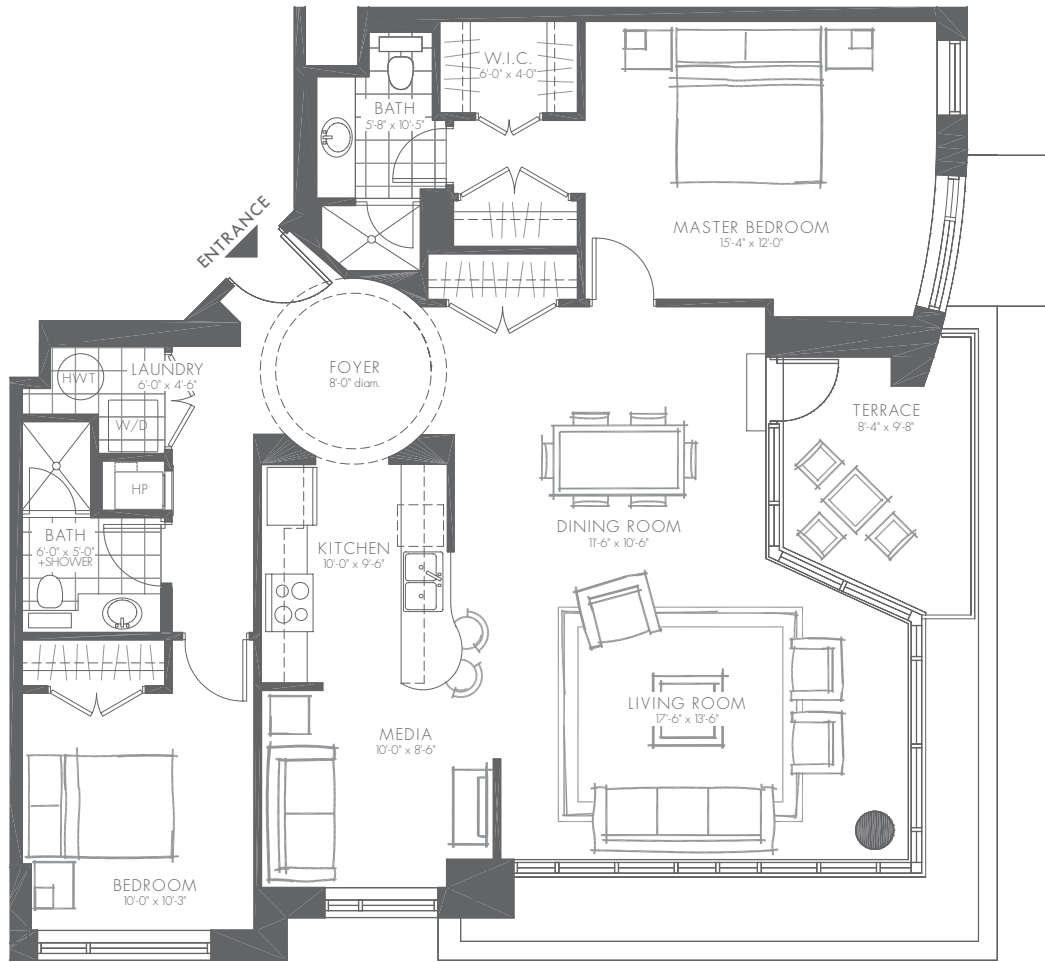

# THE COMMODORE

1344 SQUARE FEET

*fourteenth floor only*

KEY PLAN  
14TH FLOOR

Charlesfort